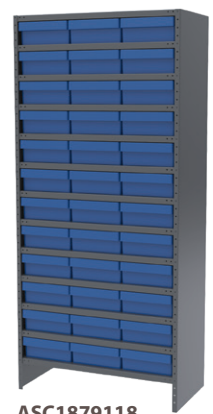

ASC1879118

akro-mils.com

1293 South Main Street, Akron, Ohio 44301 • Tel: 800.253.2467 • inquiry@akro-mils.com

In Canada: Ak-West, Inc. • Tel: 877.979.8940 • Fax: 403.225.1696 • sales@ak-westinc.com • ak-westinc.com