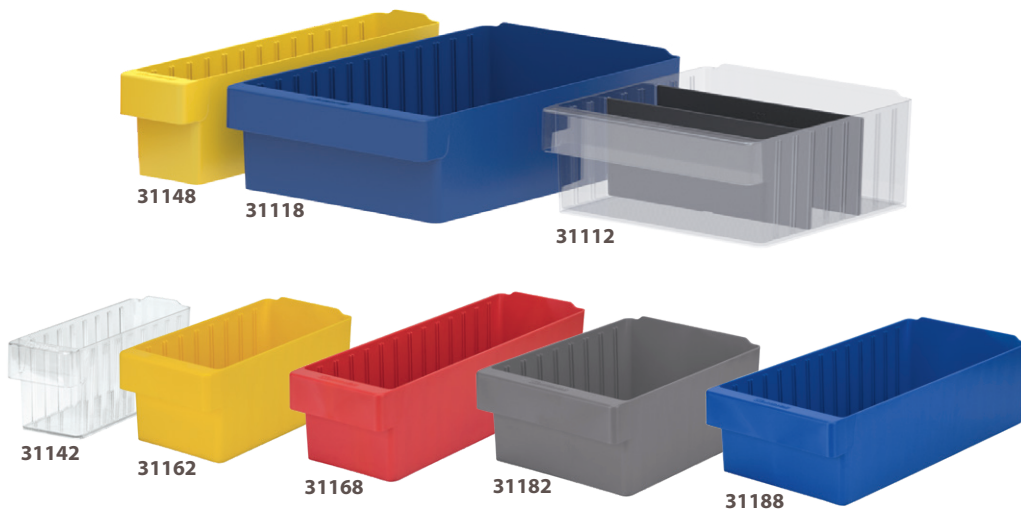

AkroDrawers®

Keep supplies, parts, tools and other materials secure and dust-free

- Eight sizes and five colors make it easy to label and color code inventory
- Wide front handle for easy gripping

AkroDrawers®

Sturdy backstop tab allows drawer to tip out for complete access.